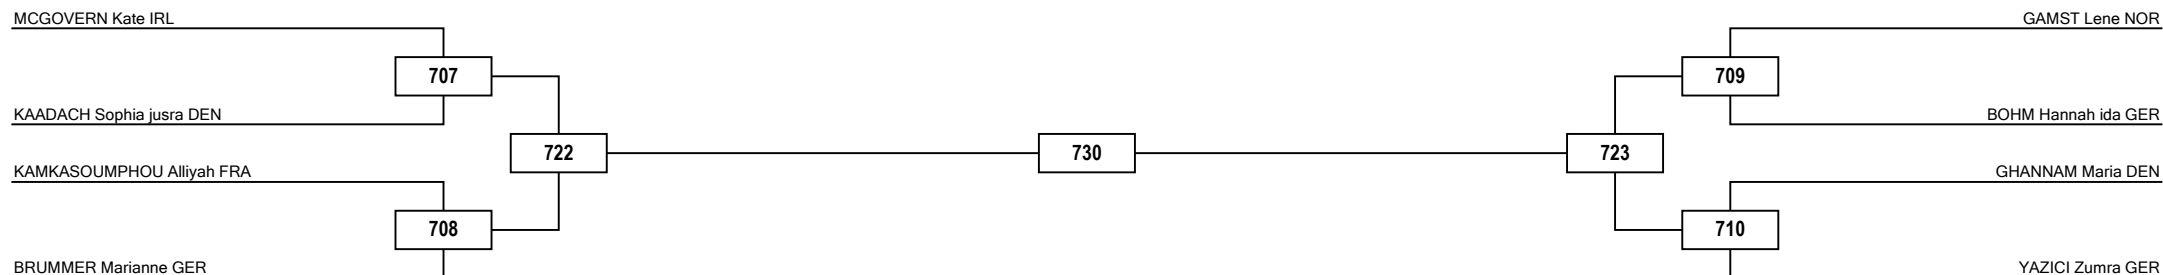

Semifinals

Round of 16

Quarterfinals

Semifinals

Final

Semifinals

Quarterfinals

Round of 16

LEGEND RSC: Win by Referee Stop the Contest PTG: Win by Point Gap SUP: win by Superiority DSQ: Win by disqualification DQB: Win by Disqualification for unsportsmanlike behavior DWR: Double Withdrawal R: Round  
(x): Seed PTF: Win by final score GDP: Win by Golden Points WDR: Win by Withdrawal PUN: Win by Punitive Declaration DOB: Double disqualification for unsportsmanlike behavior DDQ: Double Disqualification

Quarterfinals

Semifinals

Final

Semifinals

Quarterfinals

Round of 16

Quarterfinals

Semifinals