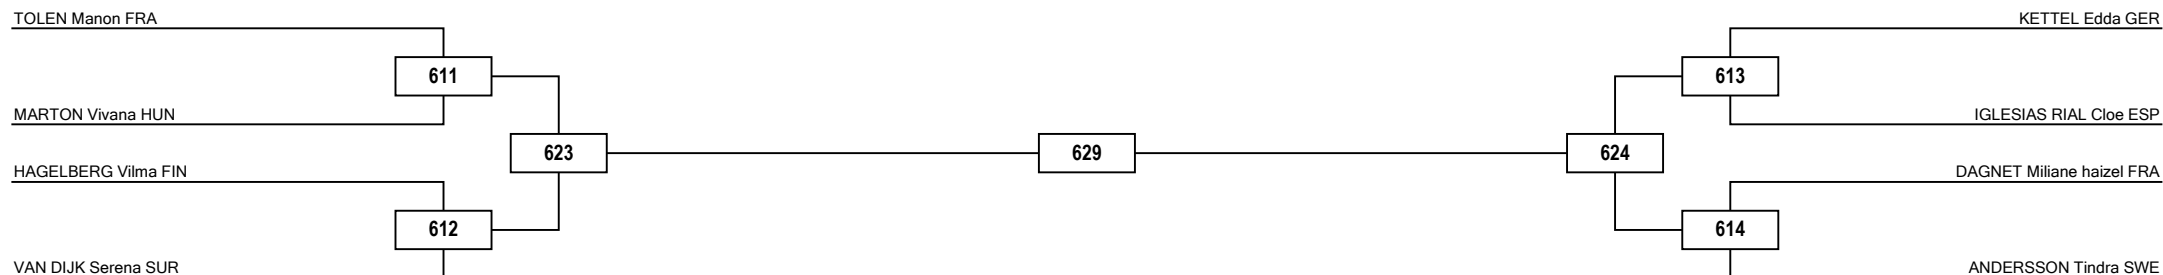

Round of 16

Round of 16

Quarterfinals

Semifinals

Final

Semifinals

Quarterfinals

Round of 16

LEGEND RSC: Win by Referee Stop the Contest PTG: Win by Point Gap SUP: win by Superiority DSQ: Win by disqualification DQB: Win by Disqualification for unsportsmanlike behavior DWR: Double Withdrawal R: Round  
(x): Seed PTF: Win by final score GDP: Win by Golden Points WDR: Win by Withdrawal PUN: Win by Punitive Declaration DOB: Double disqualification for unsportsmanlike behavior DDQ: Double Disqualification

Quarterfinals

Semifinals

Final

Semifinals

Quarterfinals

Quarterfinals

Semifinals

Final