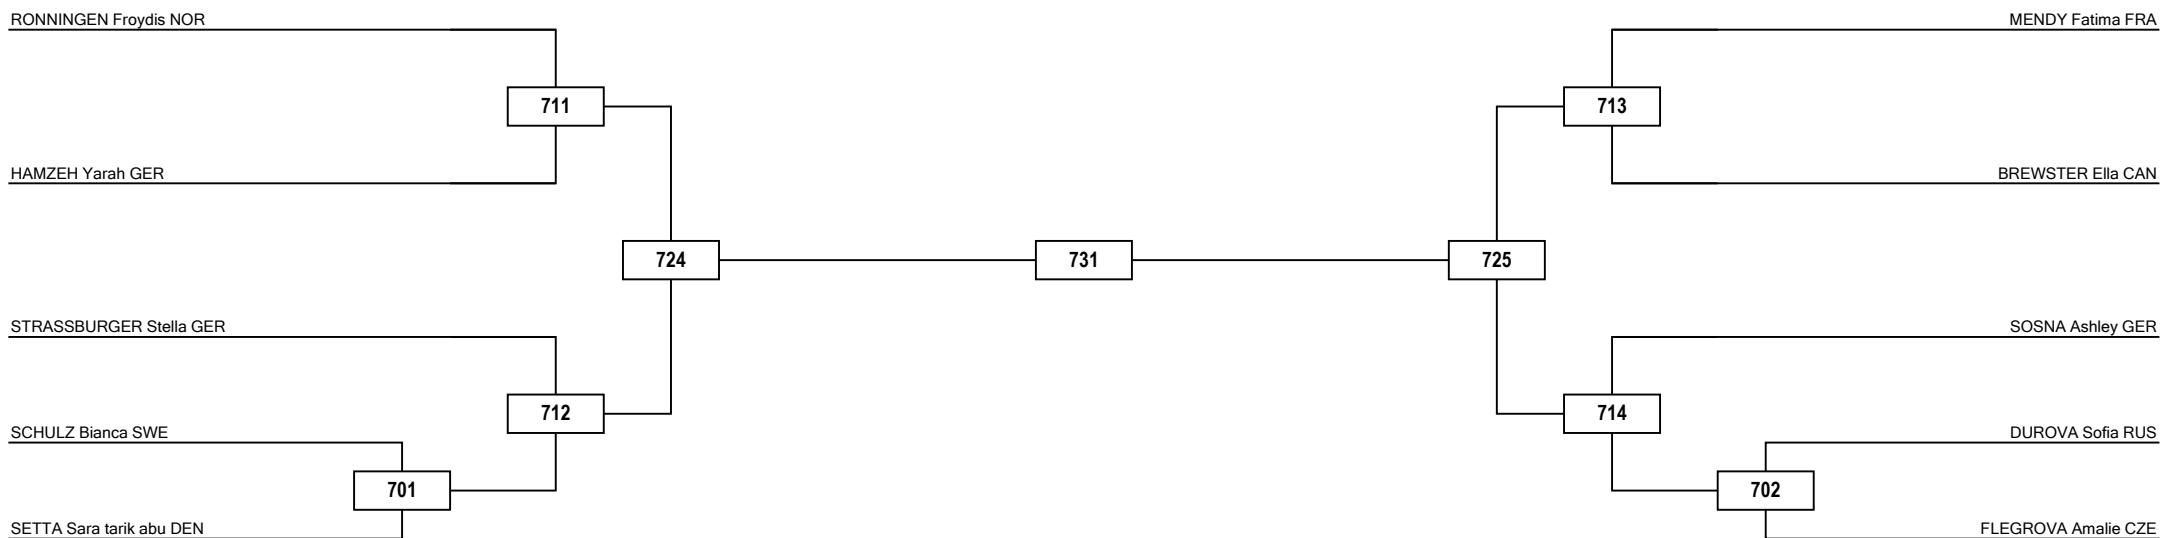

Quarterfinals

Semifinals

Final

Semifinals

Quarterfinals

Round of 16

Quarterfinals

Semifinals

Final

Semifinals

Quarterfinals

Round of 16

LEGEND RSC: Win by Referee Stop the Contest PTG: Win by Point Gap SUP: win by Superiority DSQ: Win by disqualification DQB: Win by Disqualification for unsportsmanlike behavior DWR: Double Withdrawal R: Round  
(x): Seed PTF: Win by final score GDP: Win by Golden Points WDR: Win by Withdrawal PUN: Win by Punitive Declaration DOB: Double disqualification for unsportsmanlike behavior DDQ: Double Disqualification