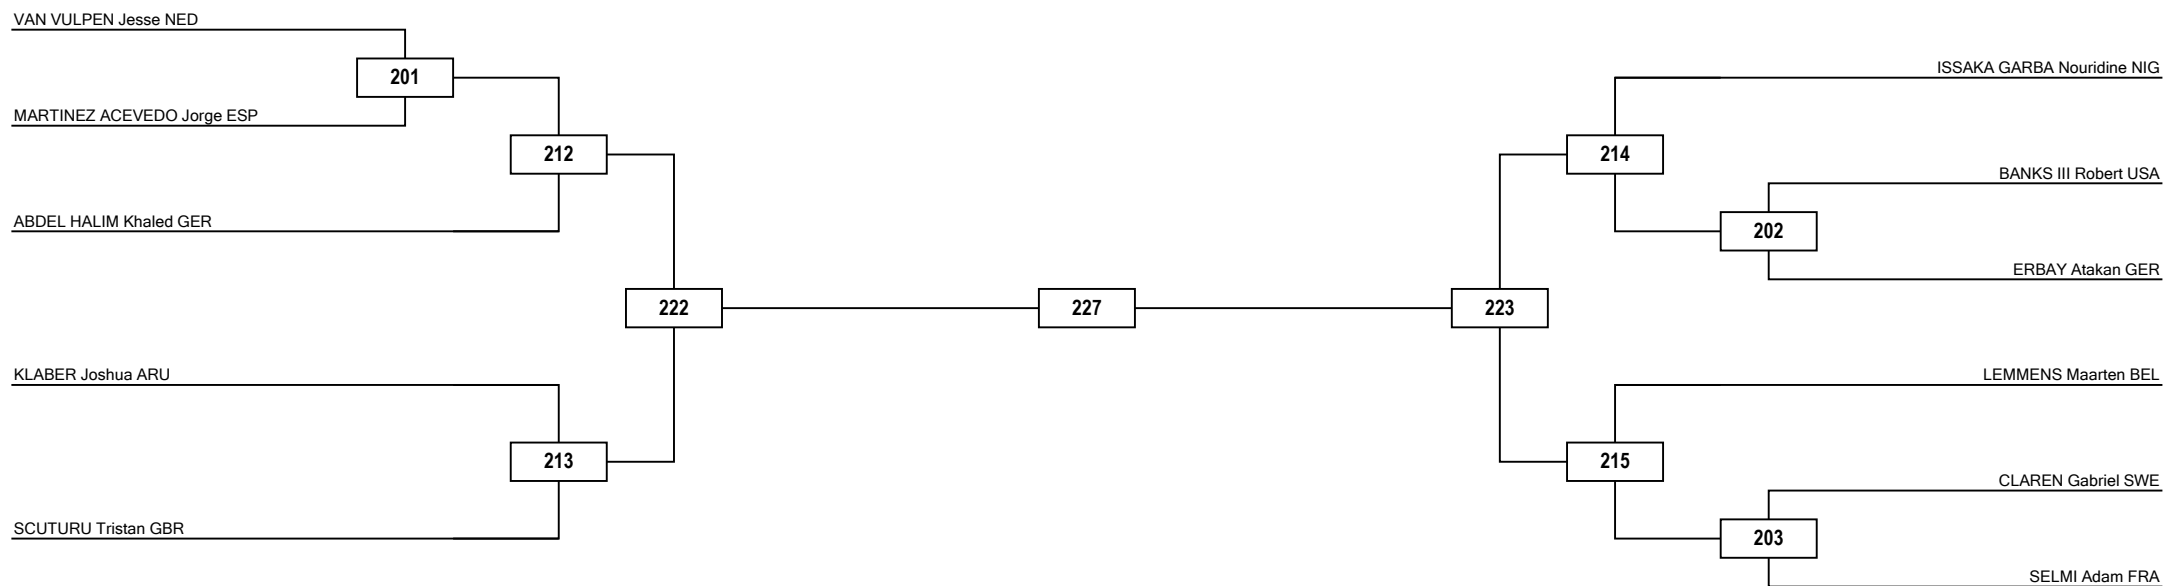

Round of 16

Quarterfinals

Semifinals

Final

Semifinals

Quarterfinals

Round of 16

Round of 16

Quarterfinals

Semifinals

Final

Semifinals

Quarterfinals

Round of 16

LEGEND RSC: Win by Referee Stop the Contest PTG: Win by Point Gap SUP: win by Superiority DSQ: Win by disqualification DQB: Win by Disqualification for unsportsmanlike behavior DWR: Double Withdrawal R: Round  
(x): Seed PTF: Win by final score GDP: Win by Golden Points WDR: Win by Withdrawal PUN: Win by Punitive Declaration DOB: Double disqualification for unsportsmanlike behavior DDQ: Double Disqualification