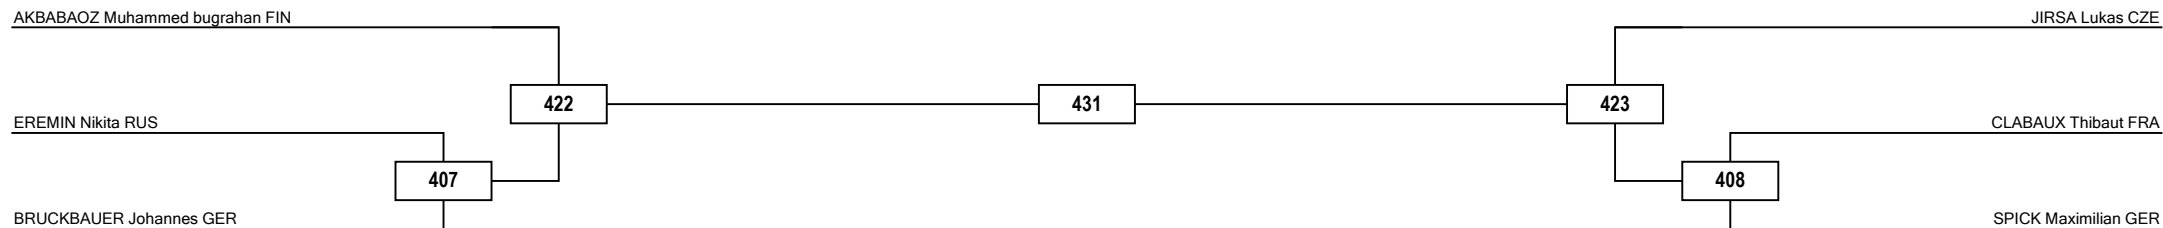

Quarterfinals

Semifinals

Final

Semifinals

Quarterfinals

LEGEND RSC: Win by Referee Stop the Contest PTG: Win by Point Gap SUP: win by Superiority DSQ: Win by disqualification DQB: Win by Disqualification for unsportsmanlike behavior DWR: Double Withdrawal R: Round
(x): Seed PTF: Win by final score GDP: Win by Golden Points WDR: Win byWithdrawal PUN: Win by Punitive Declaration DOB: Double disqualification for unsportsmanlike behavior DDQ: Double Disqualification