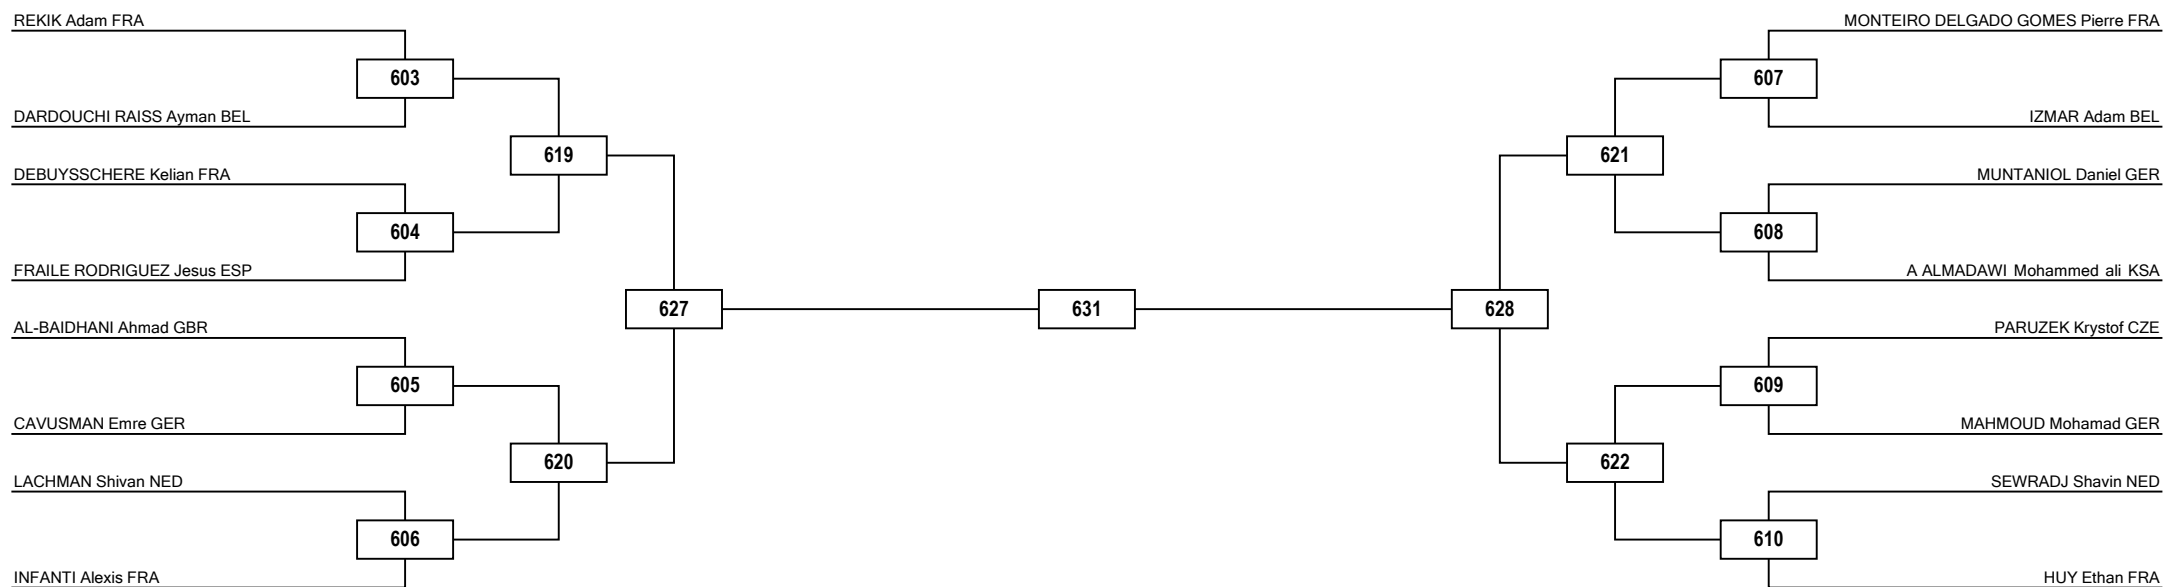

Round of 16   Quarterfinals   Semifinals   Final   Semifinals   Quarterfinals   Round of 16

LEGEND RSC: Win by Referee Stop the Contest   PTG: Win by Point Gap   SUP: win by Superiority   DSQ: Win by disqualification   DQB: Win by Disqualification for unsportsmanlike behavior   DWR: Double Withdrawal   R: Round
(x): Seed   PTF: Win by final score   GDP: Win by Golden Points   WDR: Win by Withdrawal   PUN: Win by Punitive Declaration   DOB: Double disqualification for unsportsmanlike behavior   DDQ: Double Disqualification